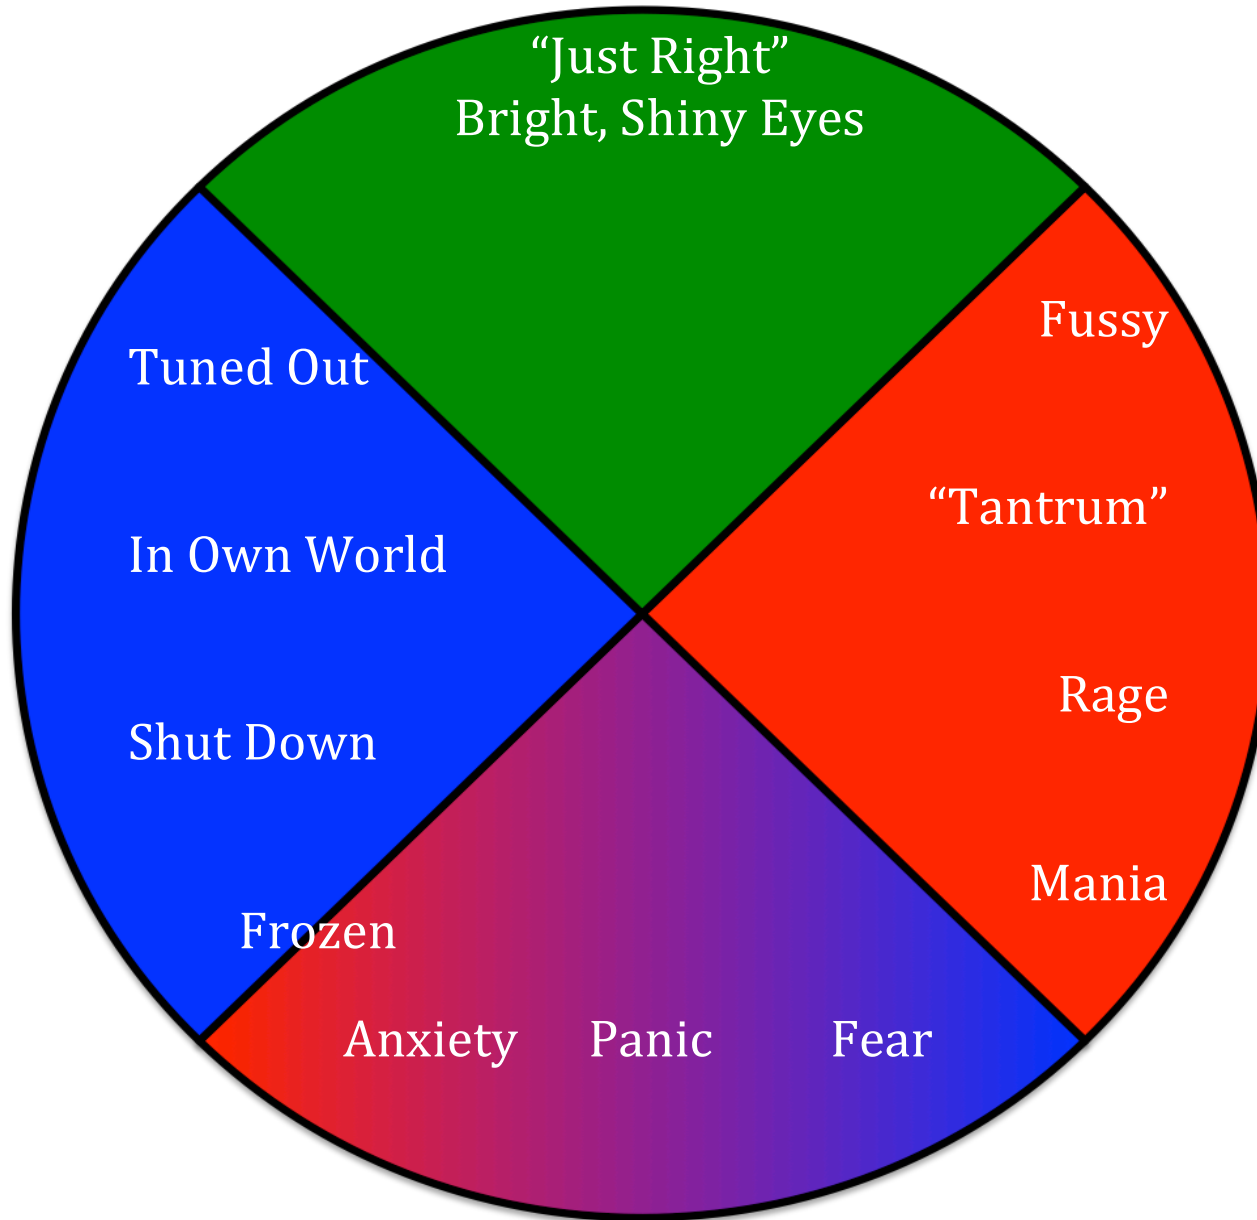

Step #1

Are you in the GREEN?

Adapted by Jessica Richards based on Lillas & Turnbull 2009