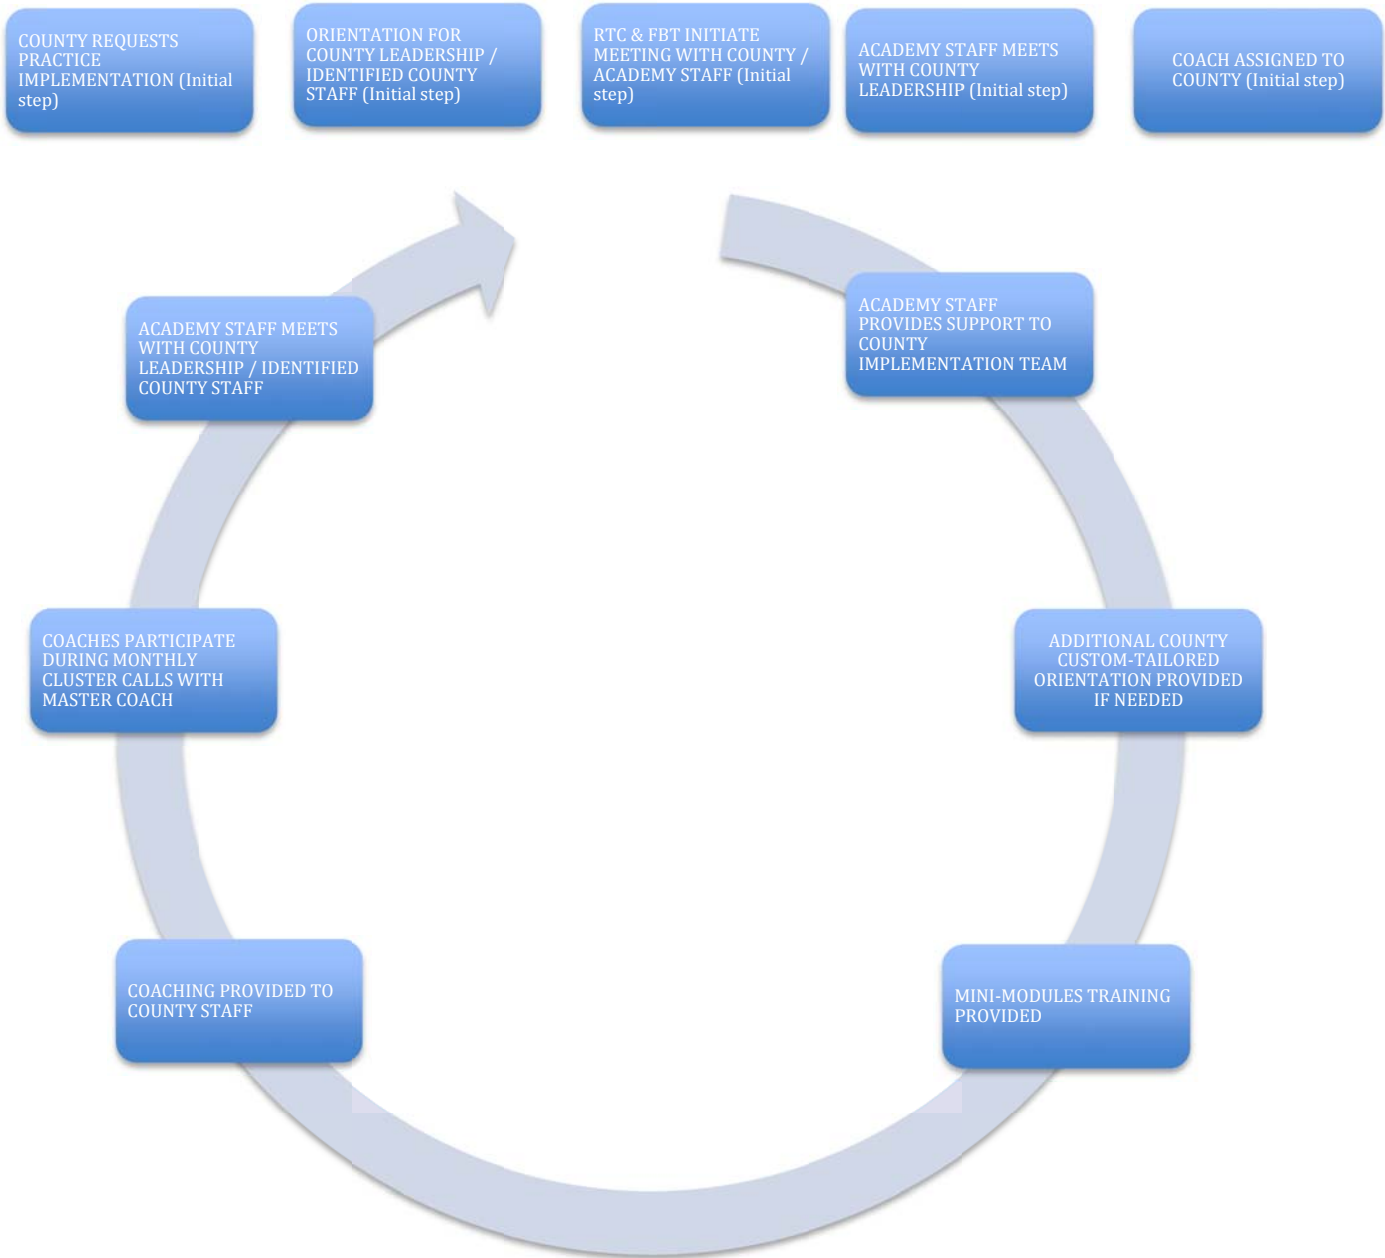

# Central California Training Academy

## Flowchart for Academy Support of Practice Implementation

\* Academy staff: Field Based Trainer, Regional Training Coordinator, Curriculum, Evaluation, & Trainer Dev. Specialist, CWS/CMS Project Coordinator, ToL/Leadership Specialist